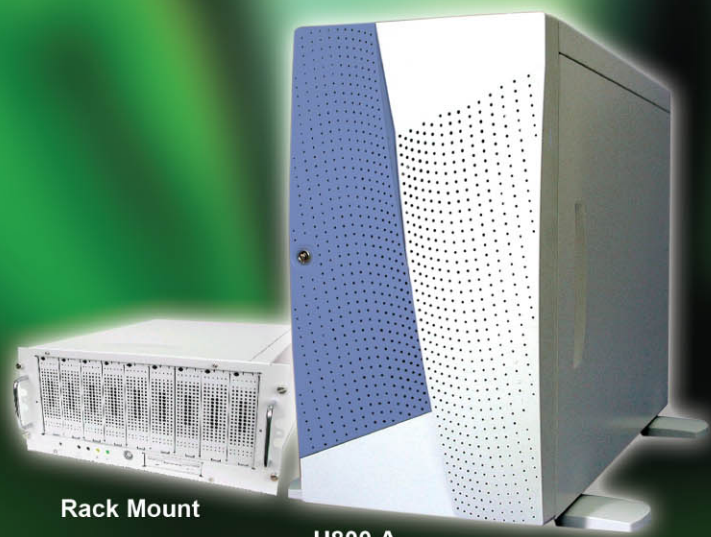

Ethernet Cards

Rackmount Kit

SCSI Cards

HDD Cage & Hotswap Bays

Power Supply

RAID Box

Server Building Components

Server Building Solutions

Rack Mount

H800 A

AMD Ready

Server Housing Specifications

AMD Ready

H800A

H700A

Form Factor	Pedestal / Rackmount	Pedestal
Dimensions	17.72" h x 8.58" w x 23.43" d Blue	24.61" h x 7.87" w x 18.7" d
Hard Drive Bay Support	Upto 12 fixed U320 SCSI or 9 IDE drives(1"H) or SATA drives	Upto 6 fixed U320 SCSI or 11IDE drives or SATA drives
External Peripheral Bays	9 x 5.25" and 1x 3.5"(floppy)	6 x 5.25" and 2 x 3.5"including floppy
System Cooling	Air Vents with 2 x 8 cm DC fan	7pcs air vents with optional 8cm DC fan
Front Panel	Power on/off (momentary) button, system reset button, ACPI sleep switch, LED's Power, NIC1, NIC2, Drive, Status	Power on/off (momentary) button, system reset button, LED's Power, Drive, Status Front USB, Audio, 1394 support (option)
Power Supply	400W/460W SSI/550W SSI/ 350W/500W/600W HOT-SWAP Redundant Power Supply	350W/400W/ 460W SSI/550W SSI
Software and Remote Management Capabilities	Board Dependant	Board Dependant
Security	A mechanical lock on the front bezel, and one intrusion switch that can be monitored by Server Management	