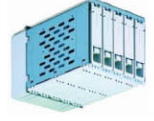

Ethernet Cards

Rackmount Kit

SCSI Cards

HDD Cage & Hotswap Bays

Power Supply

RAID Box

Server Building Components

Server Building Solutions

Rack Mount

H800 A

AMD Ready

Server Housing Specifications

AMD Ready

H800A

H700A

Form Factor	Pedestal / Rackmount	Pedestal
Dimensions	17.72" h x 8.58" w x 23.43" d Blue	24.61" h x 7.87" w x 18.7" d
Hard Drive Bay Support	Upto 12 fixed U320 SCSI or 9 IDE drives(1"H) or SATA drives	Upto 6 fixed U320 SCSI or 11IDE drives or SATA drives
External Peripheral Bays	9 x 5.25" and 1x 3.5"(floppy)	6 x 5.25" and 2 x 3.5"including floppy
System Cooling	Air Vents with 2 x 8 cm DC fan	7pcs air vents with optional 8cm DC fan
Front Panel	Power on/off (momentary) button, system reset button, ACPI sleep switch, LED's Power, NIC1, NIC2, Drive, Status	Power on/off (momentary) button, system reset button, LED's Power, Drive, Status Front USB, Audio, 1394 support (option)
Power Supply	400W/460W SSI/550W SSI/ 350W/500W/600W HOT-SWAP Redundant Power Supply	350W/400W/ 460W SSI/550W SSI
Software and Remote Management Capabilities	Board Dependant	Board Dependant
Security	A mechanical lock on the front bezel, and one intrusion switch that can be monitored by Server Management	